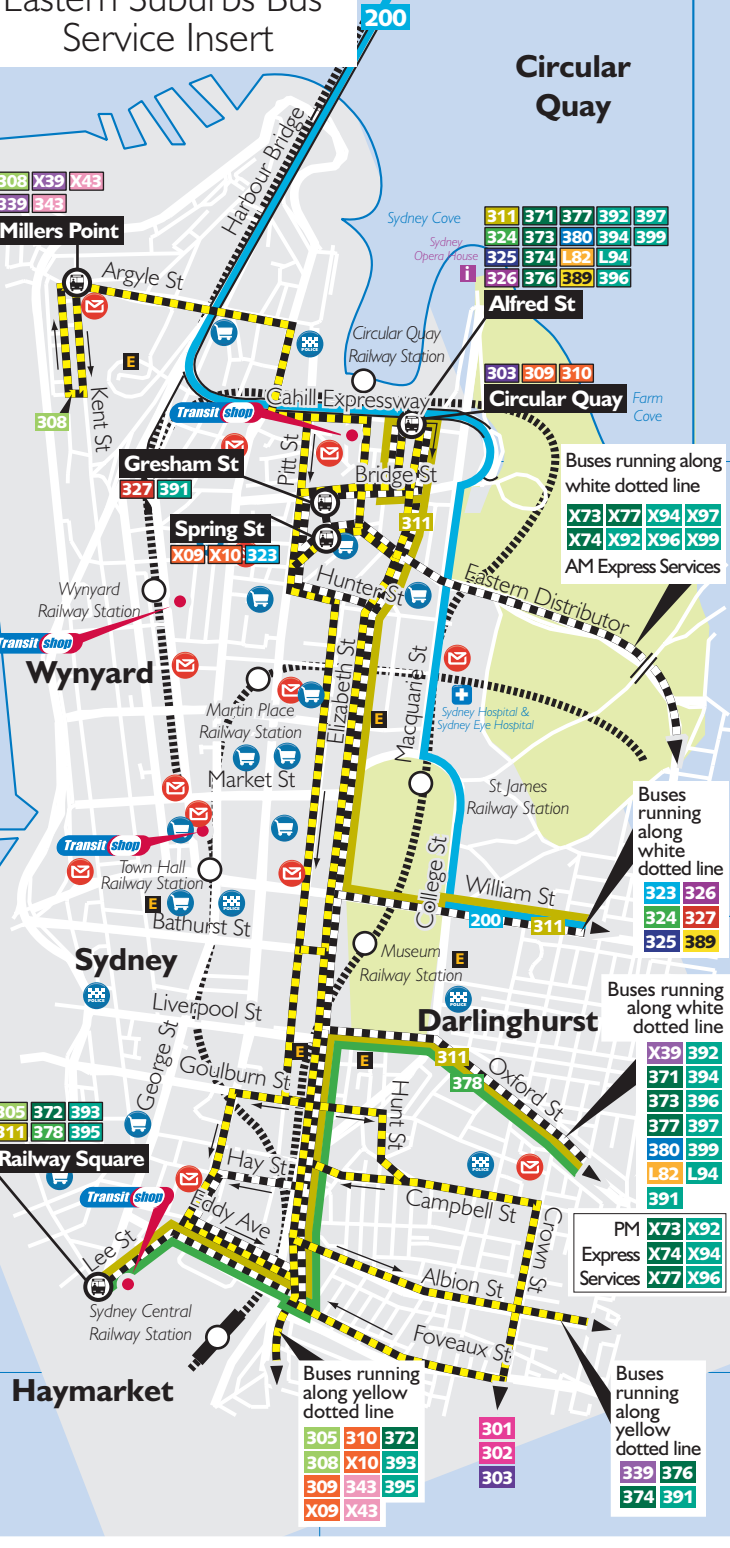

Sydney CBD Eastern Suburbs Bus Service Insert

As at 16 February 2004
Cartography by TransitGraphics